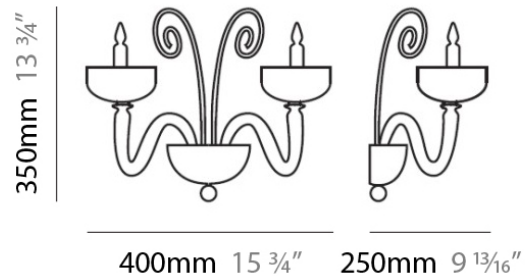

BRERA SURFACE

D83193

PROJECT _____

TYPE _____

NOTES _____

QUANTITY _____

DATE _____

GENERAL

Series: Brera
Brand: Panzeri
Division: Design
Mounting Type: Surface
Mounting Location: Wall
Subcategory: Ambient

PHYSICAL

Shape: Abstract
Length (mm): 400
Length (in): 15 3/4
Height (mm): 350
Height (in): 13 3/4
Extension (mm): 250
Extension (in): 9 3/4
Light Distribution: Omnidirectional
Weight (kg): 3.6
Weight (lbs): 8
Diffuser: Crystal Blown Glass
Fixture Finish: Chrome
Fixture Material: Metal

ELECTRICAL

Number of Lamps: 2
Lamp Type: LED Retrofit
Lamp Shape: T4
Bulb Included: Bulb Not Included
Total Output Wattage (W): 6
Max. Wattage Per Lamp (W): 3
Lamp Base: G9
Input Voltage (V): 120

LED

OPTICAL

RATINGS AND CERTIFICATIONS

Certified By: CSA Certified to UL and CSA Standards
IP rating: IP20