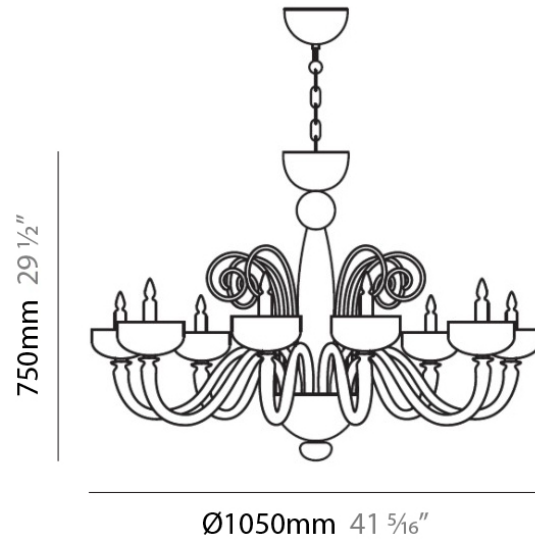

BRERA SUSPENSION

D81269

GENERAL

Series: Brera
Brand: Panzeri
Division: Design
Mounting Type: Suspension
Mounting Location: Ceiling
Subcategory: Chandelier

PHYSICAL

Shape: Abstract
Diameter (mm): 1050
Diameter (in): 41 ⁵/₁₆"
Height (mm): 750
Height (in): 29 ¹/₂"
Light Distribution: Omnidirectional
Weight (kg): 13.6
Weight (lbs): 30
Diffuser: Red Blown Glass
Fixture Material: Glass

ELECTRICAL

Number of Lamps: 8
Lamp Type: LED Retrofit
Lamp Shape: T4
Bulb Included: Bulb Not Included
Total Output Wattage (W): 24
Max. Wattage Per Lamp (W): 3
Lamp Base: G9
Input Voltage (V): 120

LED

OPTICAL

RATINGS AND CERTIFICATIONS

Certified By: CSA Certified to UL and CSA Standards
IP rating: IP20